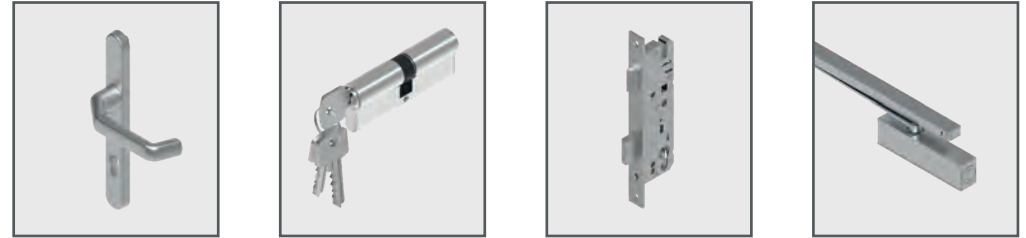

25mm threshold supplied as standard, also available
17.4mm, 40mm and 80mm :-