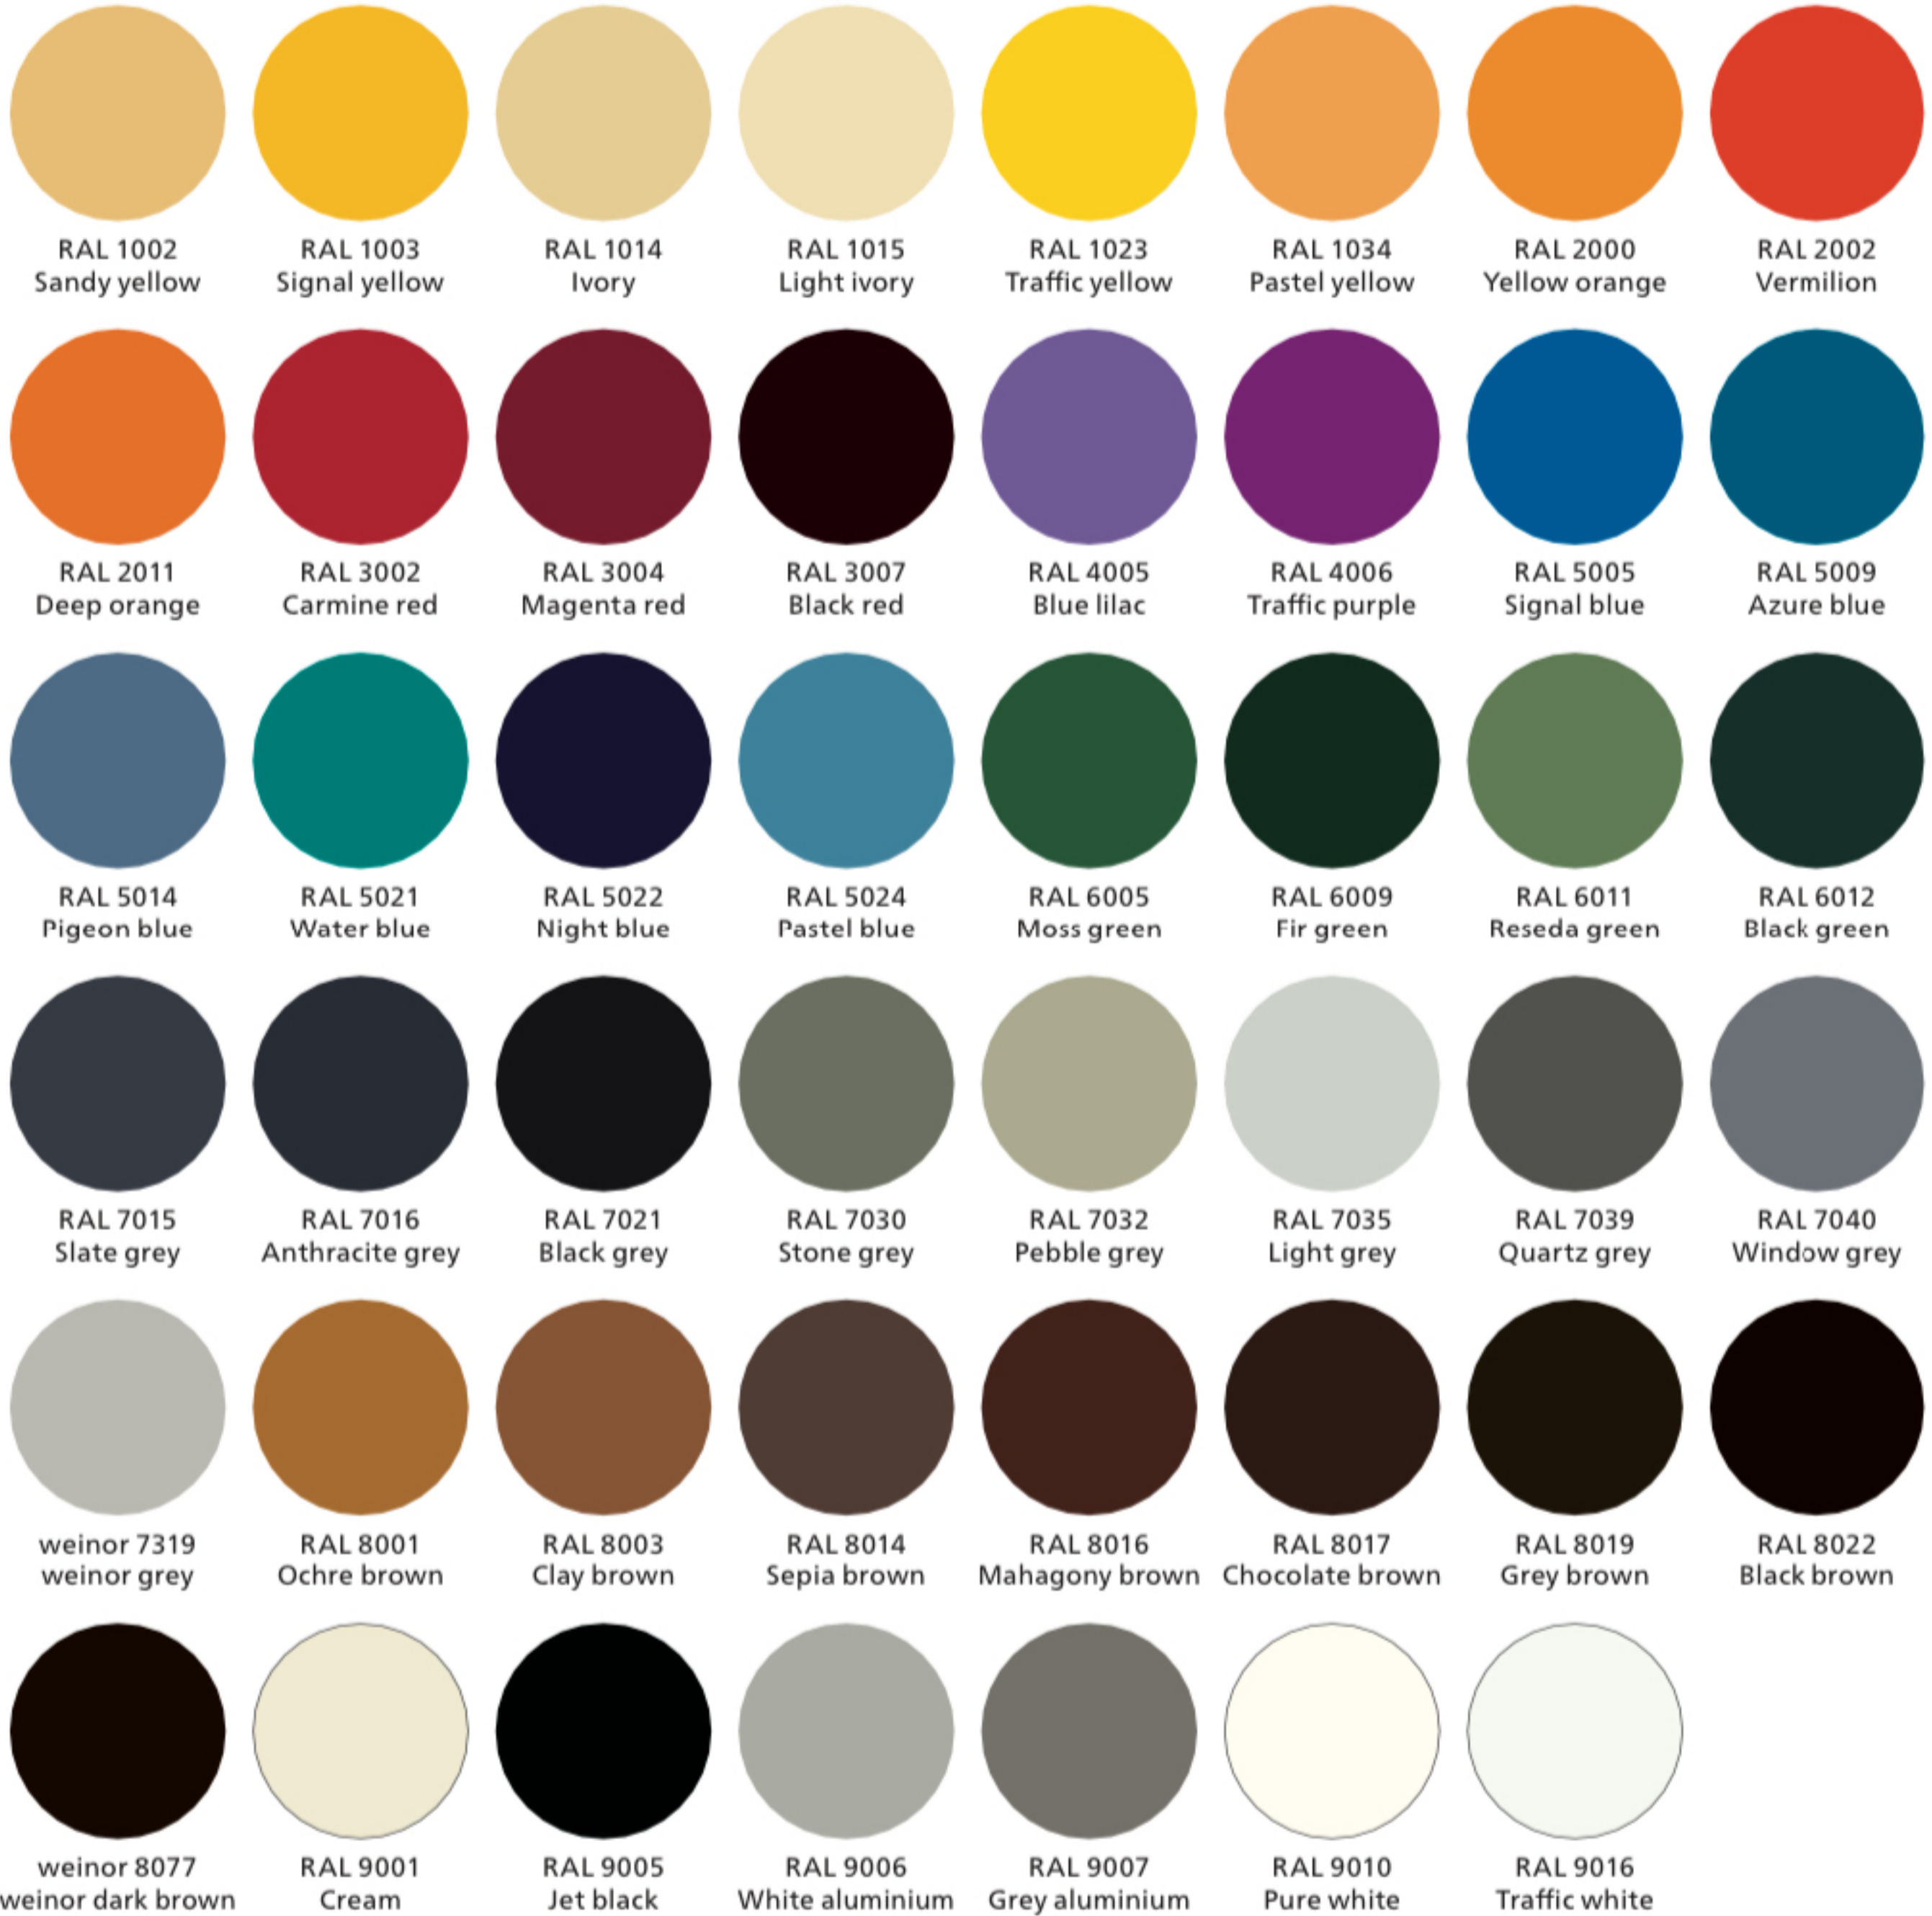

The weinor COLOUR RANGE

47 STANDARD RAL-COLOURS

9 TREND COLOURS

scratchproof and resistant with an elegant textured look

High-tech powder-coating systems make it possible: Every weinor product in this price list is available in one of 47 standard RAL gloss colours at no surcharge (degree of gloss $70 \pm 5\%$ at a measuring angle of 60°). Ultramodern technology and the highest quality standards go into ensuring the very best weinor quality. Continually successful in the range: the 9 trend colours in matt at no surcharge. These provide a finely-textured powder coating with a metallic-look or iron-look finish. weinor's colour fans help you make the right choice.

Surcharge for other RAL colours + 10% other structural colours + 15% (to be added to the basic price). For technical reasons, trend colours may appear to be different due to the shadow effect. Depending on the colour of the ordered frame, we supply all small parts as well as gear handles and drives for systems with gear drives in black (similar to RAL 9005), white (similar to RAL 9016) or grey (similar to weinor 7319).

As a result of the ban on the use of heavy metals in powder coatings, paint manufacturers can no longer guarantee colour stability despite making every effort to do so. It therefore cannot be excluded that colours in general, and Fire Red (RAL 3000) in particular, may fade with time. Colours may differ significantly due to the printing process. Colours may differ significantly due to the printing process. The RAL K7 colour fans or weinor's colour fans must be used to match the final colour.