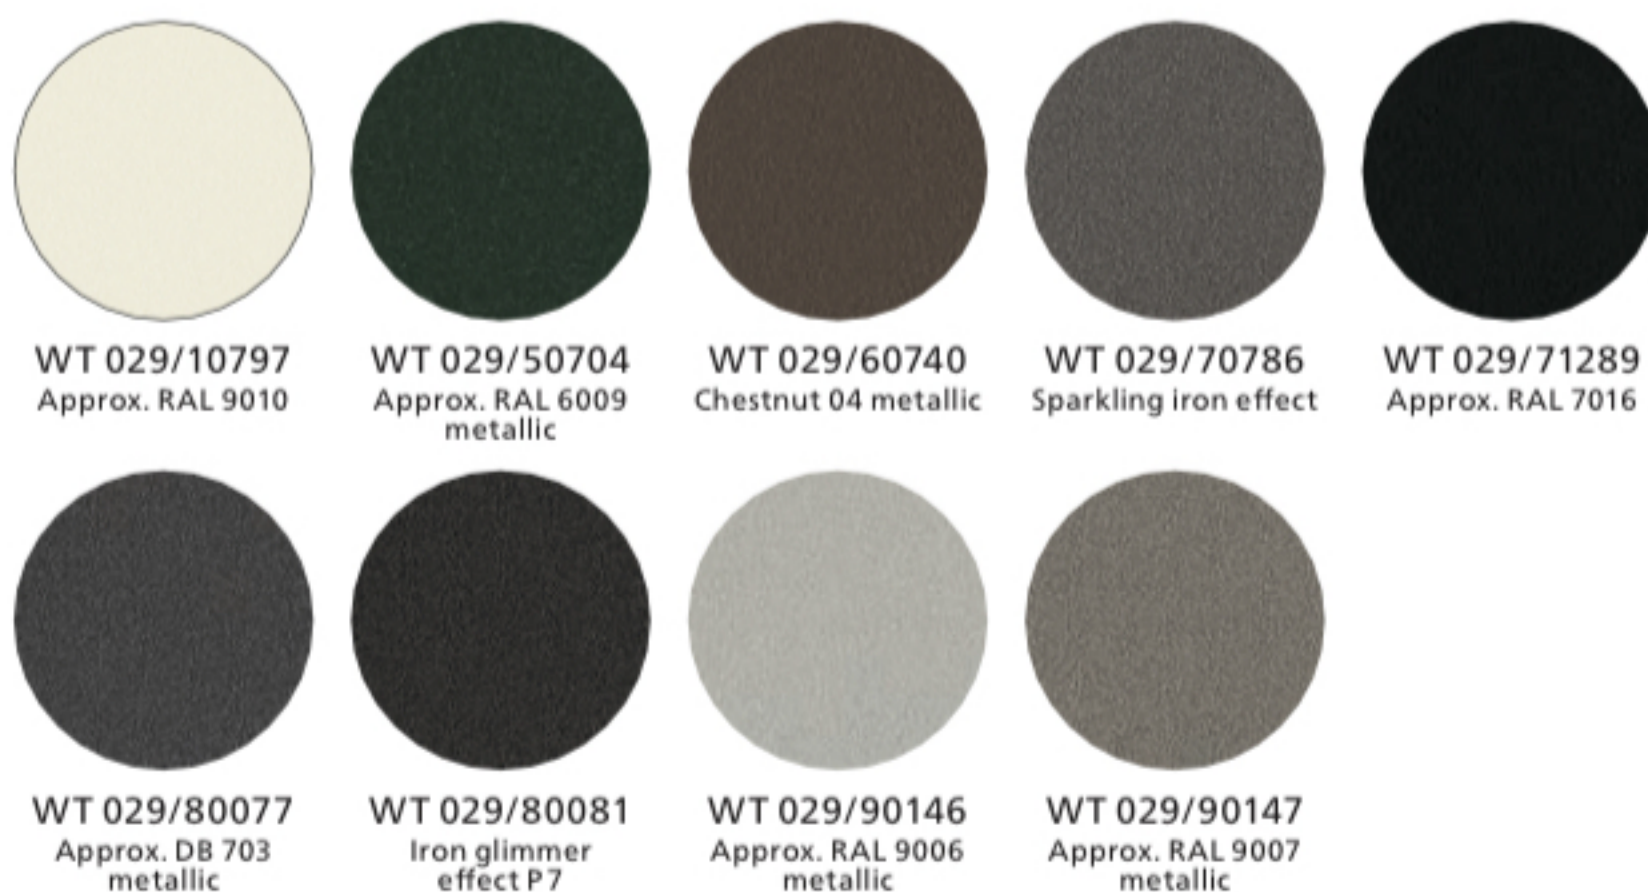

The weinor COLOUR RANGE

47 STANDARD RAL-COLOURS

9 TREND COLOURS

scratchproof and resistant with an elegant textured look

High-tech powder-coating systems make it possible: Every weinor product in this price list is available in one of 47 standard RAL gloss colours at no surcharge (degree of gloss $70 \pm 5\%$ at a measuring angle of 60°). Ultramodern technology and the highest quality standards go into ensuring the very best weinor quality. Continually successful in the range: the 9 trend colours in matt at no surcharge. These provide a finely-textured powder coating with a metallic-look or iron-look finish. weinor's colour fans help you make the right choice.

Surcharge for other RAL colours + 10% other structural colours + 15% (to be added to the basic price). For technical reasons, trend colours may appear to be different due to the shadow effect. Depending on the colour of the ordered frame, we supply all small parts as well as gear handles and drives for systems with gear drives in black (similar to RAL 9005), white (similar to RAL 9016) or grey (similar to weinor 7319).

As a result of the ban on the use of heavy metals in powder coatings, paint manufacturers can no longer guarantee colour stability despite making every effort to do so. It therefore cannot be excluded that colours in general, and Fire Red (RAL 3000) in particular, may fade with time. Colours may differ significantly due to the printing process. Colours may differ significantly due to the printing process. The RAL K7 colour fans or weinor's colour fans must be used to match the final colour.